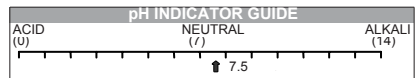

**HEALTH AND SAFETY
KEEP OUT OF THE REACH OF CHILDREN.
If swallowed, seek medical advice immediately and show this container or label.
Safety data sheet available for professional user on request.**

Jangro Limited, James House, Worsley Road, Farnworth, Bolton, BL4 9NL. Tel 0845 458 5223

Ready to Use