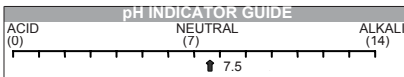

**HEALTH AND SAFETY
KEEP OUT OF THE REACH OF CHILDREN.
If swallowed, seek medical advice immediately and show this container or label.
Safety data sheet available for professional user on request.**

Jangro Limited, James House, Worsley Road, Farnworth, Bolton, BL4 9NL. Tel 0845 458 5223

Ready to Use