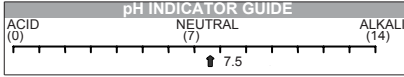

**HEALTH AND SAFETY
KEEP OUT OF THE REACH OF CHILDREN.
If swallowed, seek medical advice immediately and show this container or label.
Safety data sheet available for professional user on request.**

Jangro Limited, James House, Worsley Road, Farnworth, Bolton, BL4 9NL. Tel 0845 458 5223

Ready to Use