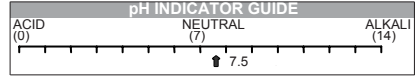

**HEALTH AND SAFETY
KEEP OUT OF THE REACH OF CHILDREN.
If swallowed, seek medical advice immediately and show this container or label.
Safety data sheet available for professional user on request.**

Jangro Limited, James House, Worsley Road, Farnworth, Bolton, BL4 9NL. Tel 0845 458 5223

Ready to Use