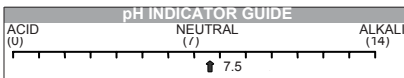

**HEALTH AND SAFETY
KEEP OUT OF THE REACH OF CHILDREN.
If swallowed, seek medical advice immediately and show this container or label.
Safety data sheet available for professional user on request.**

Jangro Limited, James House, Worsley Road, Farnworth, Bolton, BL4 9NL. Tel 0845 458 5223

Ready to Use