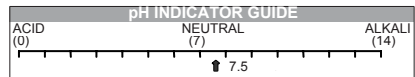

**HEALTH AND SAFETY
KEEP OUT OF THE REACH OF CHILDREN.
If swallowed, seek medical advice immediately and show this container or label.
Safety data sheet available for professional user on request.**

Jangro Limited, James House, Worsley Road, Farnworth, Bolton, BL4 9NL. Tel 0845 458 5223